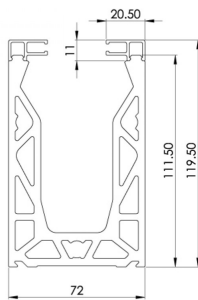

POSlglaze 3 Mtr Surface Mount Kit For15mm Glass, Black ( Model: KCVSUKIT.015.BK )

Also known as Crystal View, one of the most popular glass balustrade systems in the UK. Very popular with installers due to the simplicity of the installation. This system is so easily installed that it can be installed by even a competent DIY person. Complete 3 Metres of surface mounted Crystal View System, which includes:

- 3 metres of base channel
- 6 metres of gasket
- 2 x 3 metres of top seal
- 24 clamp bars & bolts
- 12 glass clamps

No need for additional cladding as the profile is supplied in a brushed black finish. Available for 12mm to 21.5mm thick glass and up to 1100mm high. Supplied in 3 metre lengths.

***Fixings to structure not included. Endcaps, dowels and spanners sold separately.***

Attributes:

**Product Code:** KCVSUKIT.015.BK  
**Unit Of Sale:** 3 Metre