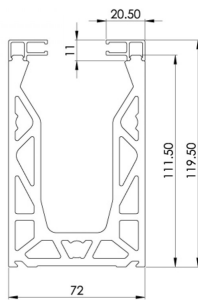

## POSlglaze 3 Mtr Surface Mount Kit For 17.5mm Glass, Black ( Model: KCVSUKIT.017.BK )

Also known as Crystal View, one of the most popular glass balustrade systems in the UK. Very popular with installers due to the simplicity of the installation. This system is so easily installed that it can be installed by even a competent DIY person. Complete 3 Metres of surface mounted Crystal View System, which includes:

- 3 metres of base channel
- 6 metres of gasket
- 2 x 3 metres of top seal
- 24 clamp bars & bolts
- 12 glass clamps

No need for additional cladding as the profile is supplied in a brushed black finish. Available for 12mm to 21.5mm thick glass and up to 1100mm high. Supplied in 3 metre lengths.

### Attributes:

**Product Code:** KCVSUKIT.017.BK

**Unit Of Sale:** 3 Metre