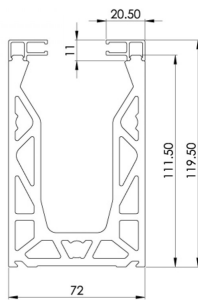

POSlglaze 3 Mtr Surface Mount Kit For 19mm Glass, Black (Model: KCVSUKIT.019.BK)

Also known as Crystal View, one of the most popular glass balustrade systems in the UK. Very popular with installers due to the simplicity of the installation. This system is so easily installed that it can be installed by even a competent DIY person. Complete 3 Metres of surface mounted Crystal View System, which includes:

- 3 metres of base channel
- 6 metres of gasket
- 2 x 3 metres of top seal
- 24 clamp bars & bolts
- 12 glass clamps

No need for additional cladding as the profile is supplied in a brushed black finish. Available for 12mm to 21.5mm thick glass and up to 1100mm high. Supplied in 3 metre lengths.

Fixings to structure not included. Endcaps, dowels and spanners sold separately.

Attributes:

Product Code: KCVSUKIT.019.BK

Unit Of Sale: 3 Metre