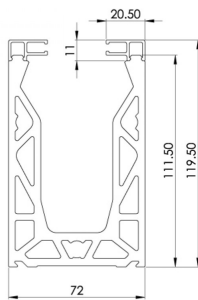

POSlglaze 3 Mtr Surface Mount Kit For 21.5mm Glass, Black (Model: KCVSUKIT.021.BK)

Also known as Crystal View, one of the most popular glass balustrade systems in the UK. Very popular with installers due to the simplicity of the installation. This system is so easily installed that it can be installed by even a competent DIY person. Complete 3 Metres of surface mounted Crystal View System, which includes:

- 3 metres of base channel
- 6 metres of gasket
- 2 x 3 metres of top seal
- 24 clamp bars & bolts
- 12 glass clamps

No need for additional cladding as the profile is supplied in a brushed black finish. Available for 12mm to 21.5mm thick glass and up to 1100mm high. Supplied in 3 metre lengths.

Fixings to structure not included. Endcaps, dowels and spanners sold separately.

Attributes:

Product Code: KCVSUKIT.021.BK
Unit Of Sale: 3 Metre