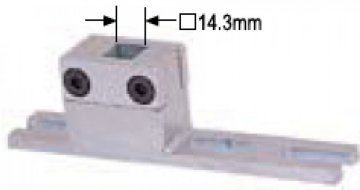

Door Rail Accessory (Model: KDR850T)

Attributes:

Product Code: KDR850T

Unit Of Sale: Each
