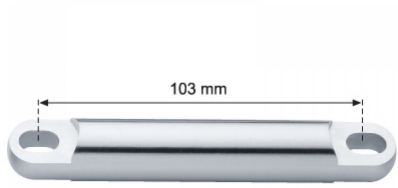

## 103mm Connecting Bar ( Model: KG3014 )

**Attributes:**

**Product Code:** KG3014

**Unit Of Sale:** Each

---