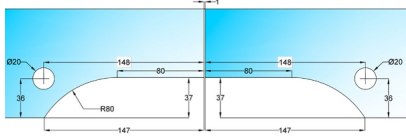

## Double Overpanel Strike Box - Satin Stainless ( Model: KGL502KSS )