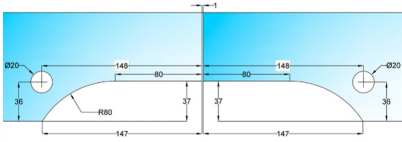

Double Overpanel Strike Box With Stopper - Satin Stainless (Model: KGL502KSSS)

- To suit two KGL50S Corner Locks on top with Stoppers.
- Stopper Reversible for single action, makes door swing in or out.