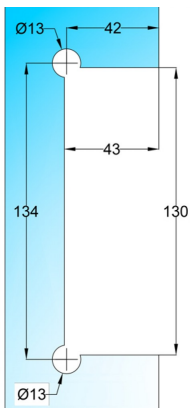

Centre Lock - Satin Stainless (Model: KGL50SCLSS)

- Prepared for Europrofile Cylinder.
- MGA Europrofile Cylinder No. K9125, K9125T, K9126, K9126T.

Attributes:

Product Code: KGL50SCLSS

Unit Of Sale: Each