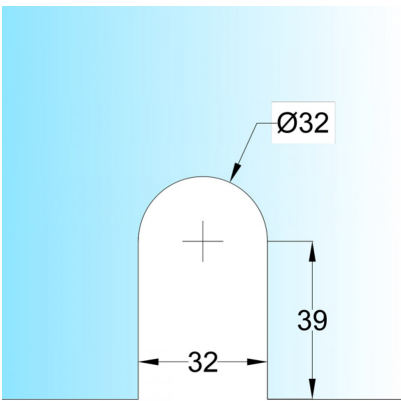

Turn Knob Lock - Satin Stainless (Model: KGL52SS)

Attributes:

Product Code: KGL52SS

Unit Of Sale: Each