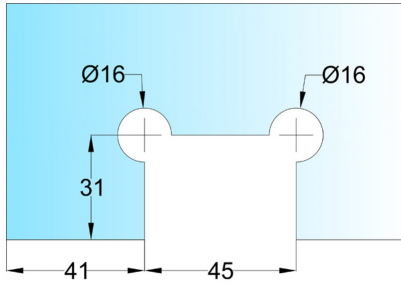

Overpanel Fitting - Satin Stainless (Model: KGP30SS)

Attributes:

Product Code: KGP30SS

Unit Of Sale: Each