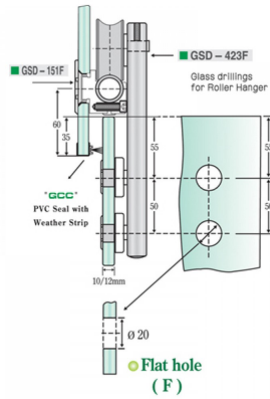

G-Tech Single Door Kit - Kit A (Model: KGSDKITA)

This Kit Contains :

- 1 no. 3 Metre Sliding Rail
- 5 no. Rail To Wall Holders
- 2 no. Door Stops
- 1 no. Pair Of Door Hangers
- 2 no. Rail End Caps
- 1 no. Bottom Guide
- Finger Pull Or Handle Must Be Purchased Separately

Attributes:

Product Code: KGSDKITA

Unit Of Sale: Kit