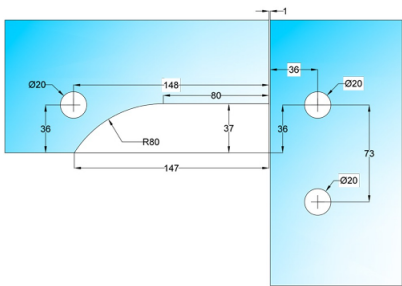

## Corner Transom Strike Box With Fin - Left - Satin Stainless ( Model: KGT41KLSS )

- Easy installation with a unique designed body in three pieces, a great deal of time and effort can be saved by separate installation in side panel and overpanel.

- For overpanel and sidepanel with fin fitting inside.

- For KGL50S Corner Lock on Top.

- Right & Left Fin Type.

### Attributes:

**Product Code:** KGT41KLSS

**Unit Of Sale:** Each