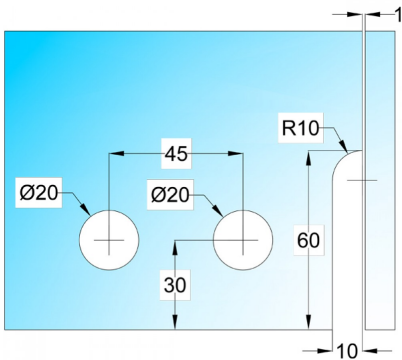

## Corner Transom Strike Box With Fin - Left - Satin Stainless ( Model: KGT41KLSS )

- Easy installation with a unique designed body in three pieces, a great deal of time and effort can be saved by separate installation in side panel and overpanel.

- For overpanel and sidepanel with fin fitting inside.

- For KGL50S Corner Lock on Top.

- Right & Left Fin Type.

### Attributes:

**Product Code:** KGT41KLSS

**Unit Of Sale:** Each