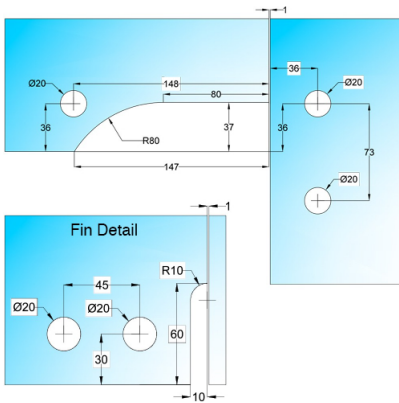

Corner Transom Strike Box With Fin - Right - Satin Stainless (Model: KGT41KRSS)

- Easy installation with a unique designed body in three pieces, a great deal of time and effort can be saved by separate installation in side panel and overpanel.
- For overpanel and sidepanel with fin fitting inside.
- For KGL50S Corner Lock on Top
- Right & Left Fin Type

Attributes:

Product Code: KGT41KRSS

Unit Of Sale: Each