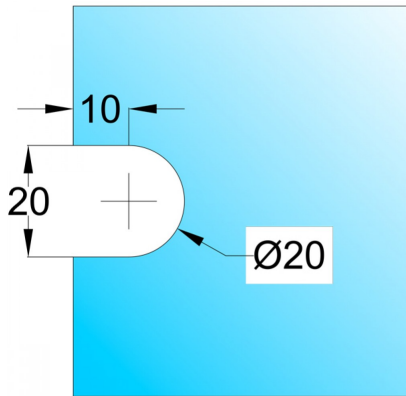

Glass Clamp - Satin Stainless ( Model: KGT63SS )

Attributes:

**Product Code:** KGT63SS

**Unit Of Sale:** Each