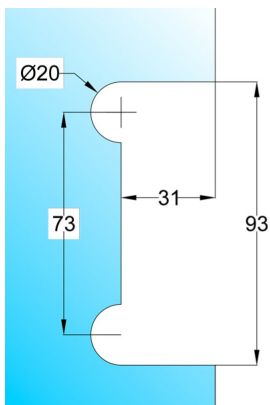

Side Connector - Polished Stainless (Model: KGT73WPS)

- Used to hold the fixed panel or support fin bracket.
- Can be used with fixing plate or fixing screws, please specify when ordering.

Attributes:

Product Code: KGT73WPS