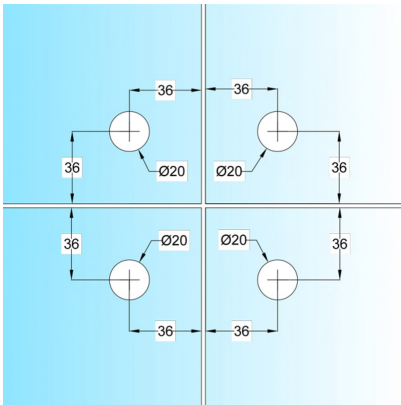

Connector Fitting - Satin Stainless (Model: KGT80SS)

Attributes:

Product Code: KGT80SS

Unit Of Sale: Each