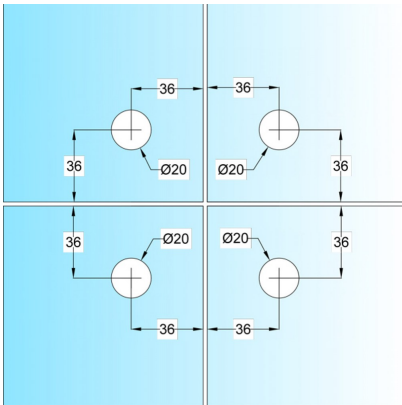

# Connector Fitting With Fin - Satin Stainless ( Model: KGT81SS )

## Attributes:

**Product Code:** KGT81SS

**Unit Of Sale:** Each