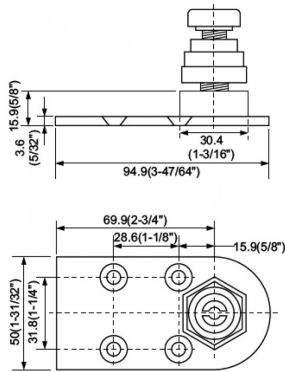

# Adjustable Dual Purpose Bottom Pivot ( Model: KGTS85DP )

## Attributes:

**Product Code:** KGTS85DP

**Unit Of Sale:** Each