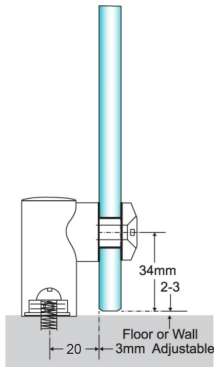

Glass To Wall Connector (Model: KGX62.1)

- Made from SUS304 Stainless Steel.
- Glass to wall connector for fixed panels.
- Suitable for 8mm, 10mm and 12mm glass thick glass.

Attributes:

Product Code: KGX62.1