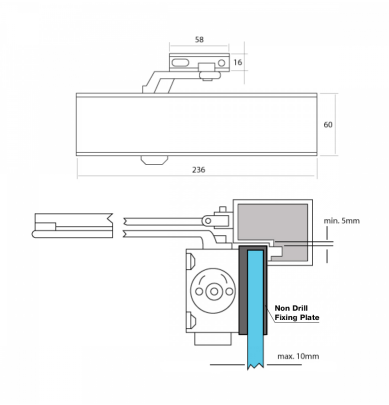

Complete Overhead Door Closer (Model: KODC730)

- Suitable for left or right hand doors.
- Comes standard with the elbow type arm but an alternative [KODCSLC-01](#) sliding arm may be purchased separately.
- [KODCFP-02](#) Non Drill Fixing Plate is required when installing a glass door

Attributes:

Product Code: KODC730

Unit Of Sale: Each