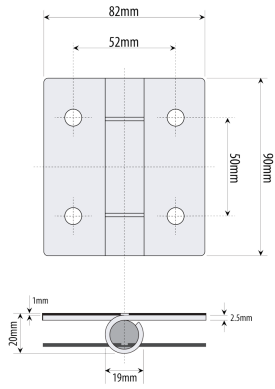

Hinge - Stainless Steel - Heavy Duty- Inc Fixings (Model: KP553N)

Attributes:

Product Code: KP553N

Unit Of Sale: Each