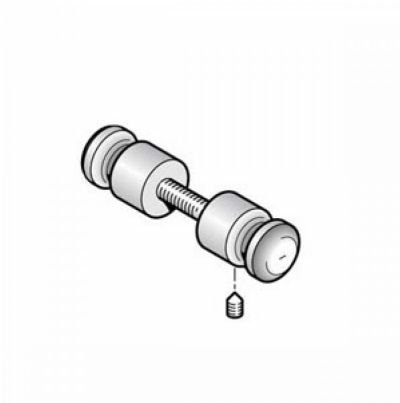

Double Fixed Knob (Model: KP564D)

Attributes:

Product Code: KP564D

Unit Of Sale: Each
