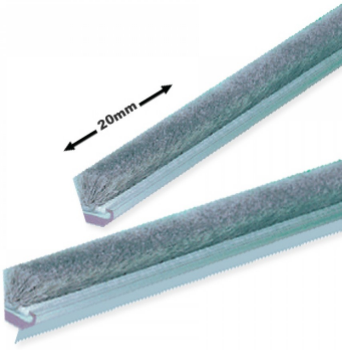

## 20mm Brush Strip ( Model: KPBS20 )

- For use with the clear pvc weather strips, KPF10, KPF12, KPU10 and KPU12.

### Attributes:

**Product Code:** KPBS20

**Unit Of Sale:** 2.5 Mtr