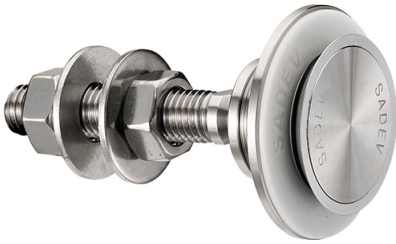

Countersunk Head Articulated Bolt For 8 - 15mm Thick Glass ( ( Model: KSP.R1019-0815-1465 )

These items are not held in stock and will require approximately 1-2 weeks delivery time

Attributes:

**Product Code:** KSP.R1019-0815-1465