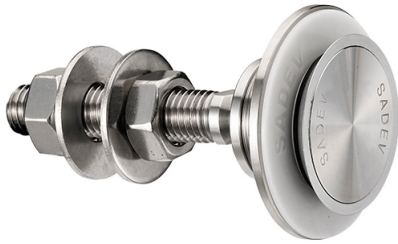

Countersunk Head Articulated Bolt For 15 - 22mm Thick Glass (Model: KSP.R1019-1522-1465)

These items are not held in stock and will require approximately 1-2 weeks delivery time

Attributes:

Product Code: KSP.R1019-1522-1465