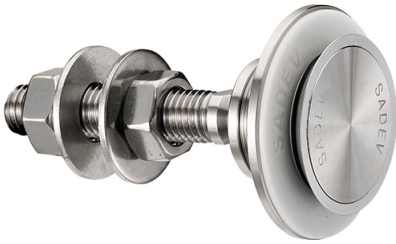

Countersunk Head Articulated Bolt For 22 - 26mm Thick Glass ( Model: KSP.R1019-2226-1465 )

These items are not held in stock and will require approximately 1-2 weeks delivery time

Attributes:

**Product Code:** KSP.R1019-2226-1465