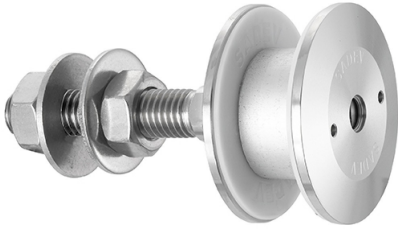

60mm Dia. Flat Head Articulated Bolt For 8 - 15mm Thick Glas (Model: KSP.R1038-0815-1465)

These items are not held in stock and will require approximately 1-2 weeks delivery time

Attributes:

Product Code: KSP.R1038-0815-1465