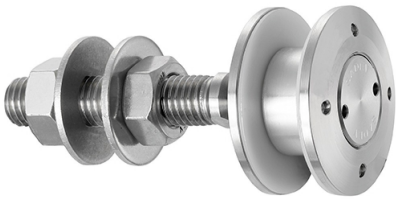

60mm Dia. Flat Head Articulated Bolt For 15 - 22mm Thick Gla (Model: KSP.R1038-1522-1465)

These items are not held in stock and will require approximately 1-2 weeks delivery time

Attributes:

Product Code: KSP.R1038-1522-1465