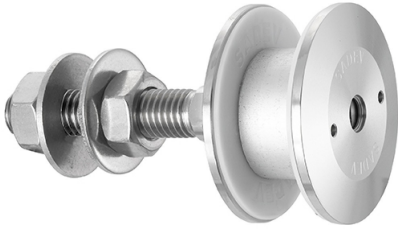

60mm Dia. Flat Head Articulated Bolt For 22 - 26mm Thick Gla (Model: KSP.R1038-2226-1465)

These items are not held in stock and will require approximately 1-2 weeks delivery time

Attributes:

Product Code: KSP.R1038-2226-1465