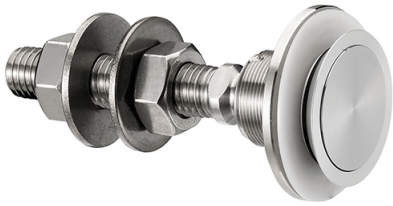

Countersunk Articulated Bolt For 8 - 15mm Thick Glass (Model: KSP.R1101-0815-1465)

These items are not held in stock and will require approximately 1-2 weeks delivery time

Attributes:

Product Code: KSP.R1101-0815-1465