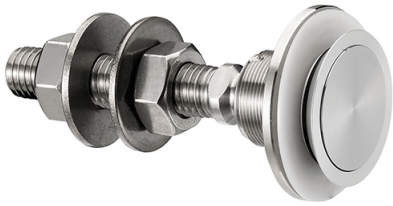

Countersunk Articulated Bolt For 15 - 22mm Thick Glass (Model: KSP.R1101-1522-1465)

These items are not held in stock and will require approximately 1-2 weeks delivery time

Attributes:

Product Code: KSP.R1101-1522-1465