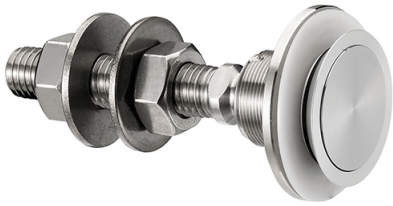

Countersunk Articulated Bolt For 22 - 26mm Thick Glass ( Model: KSP.R1101-2226-1465 )

These items are not held in stock and will require approximately 1-2 weeks delivery time

Attributes:

**Product Code:** KSP.R1101-2226-1465