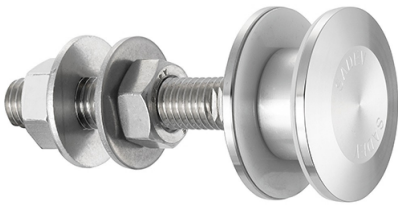

50mm Dia. Flat Head Fixed Bolt For 8 - 15mm Thick Glass (Model: KSP.V2105-0815-1266)

These items are not held in stock and will require approximately 1-2 weeks delivery time

Attributes:

Product Code: KSP.V2105-0815-1266