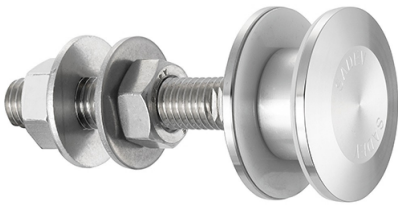

50mm Dia. Flat Head Fixed Bolt For 15 - 22mm Thick Glass ( Model: KSP.V2105-1522-1266 )

These items are not held in stock and will require approximately 1-2 weeks delivery time

Attributes:

**Product Code:** KSP.V2105-1522-1266