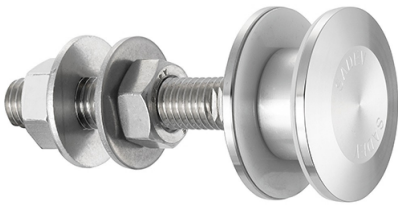

50mm Dia. Flat Head Fixed Bolt For 22 - 26mm Thick Glass (Model: KSP.V2105-2226-1266)

These items are not held in stock and will require approximately 1-2 weeks delivery time

Attributes:

Product Code: KSP.V2105-2226-1266