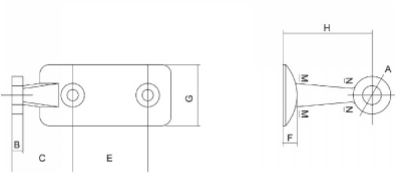

304 SS One Way Spider Bracket With Glass Bolt (Model: KSP008)

Attributes:

Product Code: KSP008

Unit Of Sale: Each

Size (mm)							
I	H	A	B	C	E	F	G
250	95	40	12	65	80	15	65