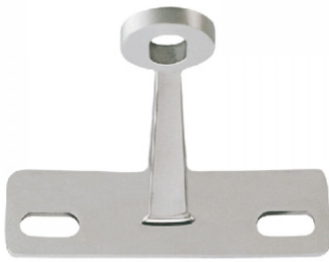

316 SS Two Way Spider Bracket 180 Deg With Glass Bolts (Model: KSP012A)

Attributes:

Product Code: KSP012A

Unit Of Sale: Each