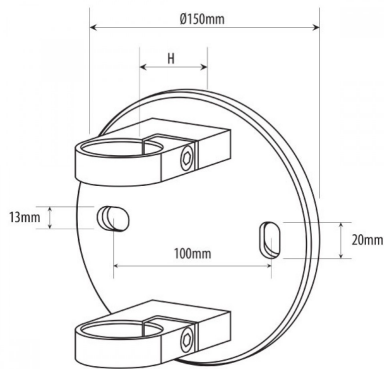

45mm S/O Side Fix Baluster Bracket for Tube 48.3mm x 2.6mm (Model: KSS.0521.483.316)

- A pre assembled side mount baluster bracket supplied in 316 grade stainless steel and a 320 grit fine brushed polish.

- Simply mounted to the substructure and the post is clamped by means of an allen key fixing.

- No polishing or welding needed.

Attributes:

Product Code: KSS.0521.483.316

Unit Of Sale: Each