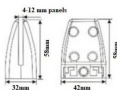

Attributes:

Product Code: KSS.CC.001.BK

Unit Of Sale: Each