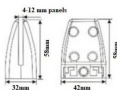

Attributes:

Product Code: KSS.CC.001.SV

Unit Of Sale: Each