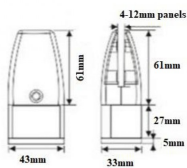

Bottom Fix Desk Partition Clamp - 4-12mm Thick Panel - White (Model: KSS.CC.002.WH)

- Our desk partition clamps can be used with glass, acrylic, polycarbonate, wood, metal etc.
- If you are searching for an office desk dividing solution our clamps are suitable for 4-12mm thick panels.
- The desk partition clamps ensure safe distancing between colleagues in the office environment.
- Easily fitted, the bottom fix office desk partition clamps are also very affordable.