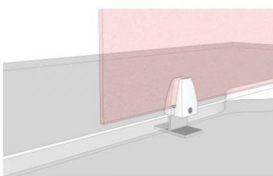

Back2Back Desk Partition Clamp - 4-12mm Thick Panel - Silver (Model: KSS.CC.003.SV)

- Our back2back desk partition clamps can be used with glass, acrylic, polycarbonate, wood, metal etc.
- If you are searching for a desk dividing solution our clamps are suitable for 4-12mm thick panels.
- Our back2back desk partition clamps ensure safe distancing between colleagues in the office environment.
- Easily fitted, the back2back office desk partition clamps are also very affordable.
- *Clamp shown is white.