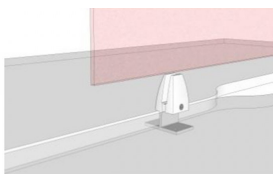

Back2Back Desk Partition Clamp - 4-12mm Thick Panel - Silver (Model: KSS.CC.003.SV)

- Our back2back desk partition clamps can be used with glass, acrylic, polycarbonate, wood, metal etc.
- If you are searching for a desk dividing solution our clamps are suitable for 4-12mm thick panels.
- Our back2back desk partition clamps ensure safe distancing between colleagues in the office environment.
- Easily fitted, the back2back office desk partition clamps are also very affordable.
- *Clamp shown is white.