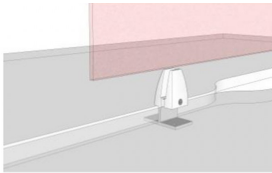

Back2Back Desk Partition Clamp - 4-12mm Thick Panel - White (Model: KSS.CC.003.WH)

- Our back2back desk partition clamps can be used with glass, acrylic, polycarbonate, wood, metal etc.
- If you are searching for a desk dividing solution our clamps are suitable for 4-12mm thick panels.
- Our back2back desk partition clamps ensure safe distancing between colleagues in the office environment.
- Easily fitted, the back2back office desk partition clamps are also very affordable.