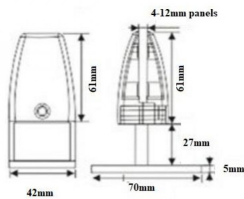

Back2Back Desk Partition Clamp - 4-12mm Thick Panel - White (Model: KSS.CC.003.WH)

- Our back2back desk partition clamps can be used with glass, acrylic, polycarbonate, wood, metal etc.
- If you are searching for a desk dividing solution our clamps are suitable for 4-12mm thick panels.
- Our back2back desk partition clamps ensure safe distancing between colleagues in the office environment.
- Easily fitted, the back2back office desk partition clamps are also very affordable.

Attributes:

Product Code: KSS.CC.003.WH

Unit Of Sale: Each