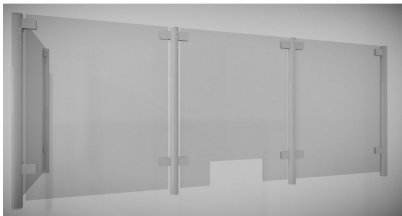

SS Covid Counter Protection Post - 90 Deg - 1000mm (Model: KSS.CP.1000.52.90)

- Our counter posts are manufactured to the highest quality and in 316 grade stainless steel.
- Optional anti slip shelf mounted in the bottom clamps make these an ideal solution if used for a serve through.
- Can be used with glass, acrylic, polycarbonate, wood, metal etc.
- Easily installed in minutes.
- Left & Right interchangeable
- Manufactured using high grade stainless steel for easy care, maintenance and sanitising
- Manufactured as standard at 1000mm high.
- Other angles, clamp positions and heights are available on request as all the posts are manufactured and fabricated in house.
- 1-2 Weeks delivery due to manufacturing
-
- Suitable for material 8 - 12.76mm thick.

Attributes:

Product Code: KSS.CP.1000.52.90

Unit Of Sale: Each