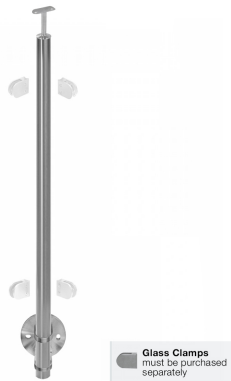

Side Mount Corner Post - 900-1300mm - Hand Rail (Model: KSS.PRESI.1300.HR.90.SS)

- Our glass balustrade posts are manufactured to the highest quality and in 316 grade stainless steel.
- The main post is clamped within the mounting bracket.
- The standard handrail bracket is for 48.3mm diameter.
- Designed to finish at 1300mm high with the handrail installed.
- Three clamp configurations available as standard designed to finish 1100mm above floor level.
- Other angles and clamp positions are available on request as all the posts are manufactured in house.
- The post is flow drilled and M8 tapped for the easy and accurate mounting of the selected clamps.
- **Glass clamps must be purchased separately.**

Attributes:

Product Code: KSS.PRESI.1300.HR.90.SS

Unit Of Sale: Each