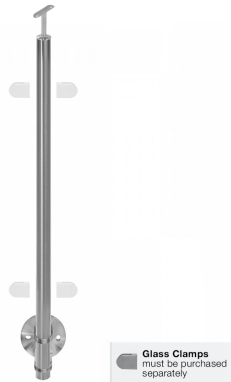

Side Mount Centre Post - 900-1300mm - Hand Rail (Model: KSS.PRESI.1300.HR.CENTRE.SS)

- Our glass balustrade posts are manufactured to the highest quality and in 316 grade stainless steel.
- The main post is clamped within the mounting bracket.
- The standard handrail bracket is for 48.3mm diameter tube.
- Designed to finish at 1300mm high with the handrail installed.
- Three clamp configurations available as standard designed to finish 1100mm above floor level.
- Other angles and clamp positions are available on request as all the posts are manufactured in house.
- The post is flow drilled and M8 tapped for the easy and accurate mounting of the selected clamps.
- **Glass clamps must be purchased separately.**

Attributes:

Product Code: KSS.PRESI.1300.HR.CENTRE.SS

Unit Of Sale: Each