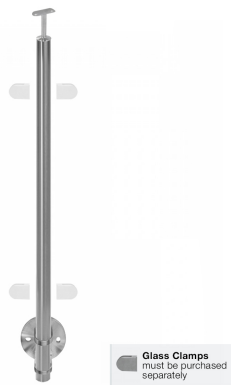

Side Mount Centre Post - 900-1300mm - Sloped Hand Rail (Model: KSS.PRESI.1300.SHR.CENTRE.SS)

- Our glass balustrade posts are manufactured to the highest quality and in 316 grade stainless steel.
- The main post is clamped within the mounting bracket.
- The standard handrail bracket is for 48.3mm diameter tube.
- Designed to finish at 1300mm high with the handrail installed.
- Other angles and clamp positions are available on request as all the posts are manufactured in house.
- The post is flow drilled and M8 tapped for the easy and accurate mounting of the selected clamps.
- **Glass clamps must be purchased separately.**

Attributes:

Product Code: KSS.PRESI.1300.SHR.CENTRE.SS

Unit Of Sale: Each