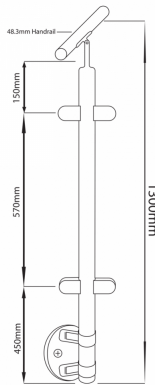

Side Mount Centre Post - 900-1300mm - Sloped Hand Rail (Model: KSS.PRESI.1300.SHR.CENTRE.SS)

- Our glass balustrade posts are manufactured to the highest quality and in 316 grade stainless steel.
- The main post is clamped within the mounting bracket.
- The standard handrail bracket is for 48.3mm diameter tube.
- Designed to finish at 1300mm high with the handrail installed.
- Other angles and clamp positions are available on request as all the posts are manufactured in house.
- The post is flow drilled and M8 tapped for the easy and accurate mounting of the selected clamps.
- **Glass clamps must be purchased separately.**

Attributes:

Product Code: KSS.PRESI.1300.SHR.CENTRE.SS

Unit Of Sale: Each