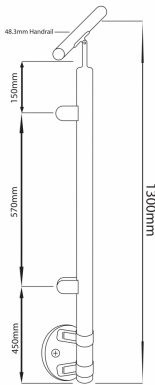

Side Mount End Post - 900-1300mm - Sloped Hand Rail (Model: KSS.PRESI.1300.SHR.END.SS)

Glass Clamps
must be purchased
separately

- Our glass balustrade posts are manufactured to the highest quality and in 316 grade stainless steel.
- The main post is clamped within the mounting bracket.
- The standard handrail bracket is for 48.3mm diameter tube.
- Designed to finish at 1300mm high with the handrail installed.
- Other angles and clamp positions are available on request as all the posts are manufactured in house.
- The post is flow drilled and M8 tapped for the easy and accurate mounting of the selected clamps.
- **Glass clamps must be purchased separately.**

Attributes:

Product Code: KSS.PRESI.1300.SHR.END.SS

Unit Of Sale: Each