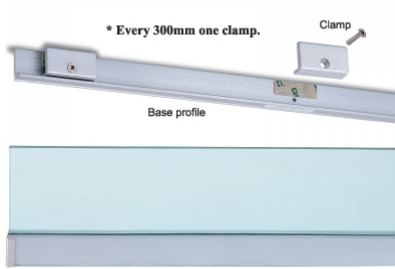

Wall Profile System Kit For 10mm Glass With Alum Covers - 3m (Model: KWP10A)

Attributes:

Product Code: KWP10A

Unit Of Sale: 3 Mtrs